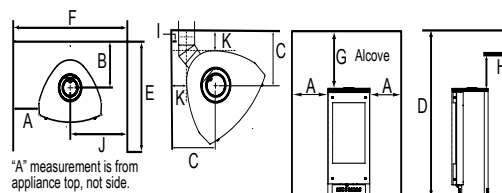

PALOMA SPECIFICATIONS

MODEL	FRONT WIDTH	BACK WIDTH	HEIGHT	DEPTH	GLASS SIZE	BTU/HOUR INPUT
PALOMA	28-7/8	18-7/8	40-3/4	15-7/8	16-1/2 x 29	20,000-28,000 (NG)

Shown with optional hearth pad

Vertical measurement includes optional hearth pad height of 3/8"

CLEARANCES TO COMBUSTIBLES

MODEL	A	B	C	D	E	F	G	H	I	J	K
PALOMA	6	10-1/8	12-1/8	54	36	30-3/4	13-1/4	13-1/4	1	15-1/2	5

Clearances are in inches. See installation manual for more information

Dimensions in diagrams are in inches and millimeters. Dimensions in table are in inches. Product information is not complete and is subject to change without notice. Product installation must adhere strictly to instructions shipped with product. We recommend measuring individual units at installation.