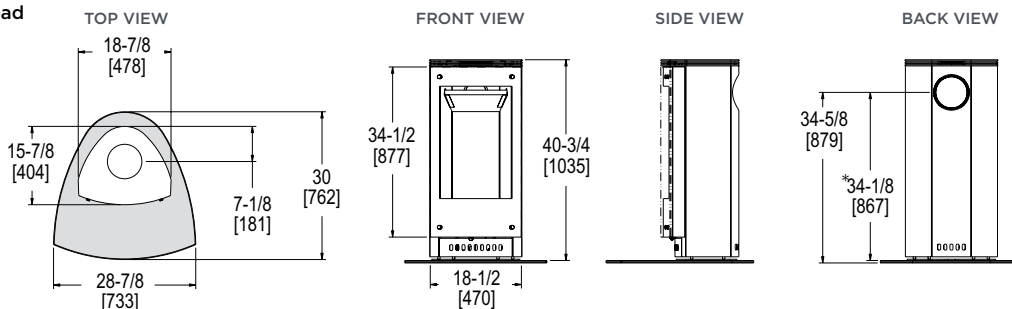

PALOMA SPECIFICATIONS

MODEL	FRONT WIDTH	BACK WIDTH	HEIGHT	DEPTH	GLASS SIZE	BTU/HOUR INPUT
PALOMA	28-7/8	18-7/8	40-3/4	15-7/8	16-1/2 x 29	20,000-28,000 (NG)

Shown with optional hearth pad

Vertical measurement includes optional hearth pad height of 3/8"