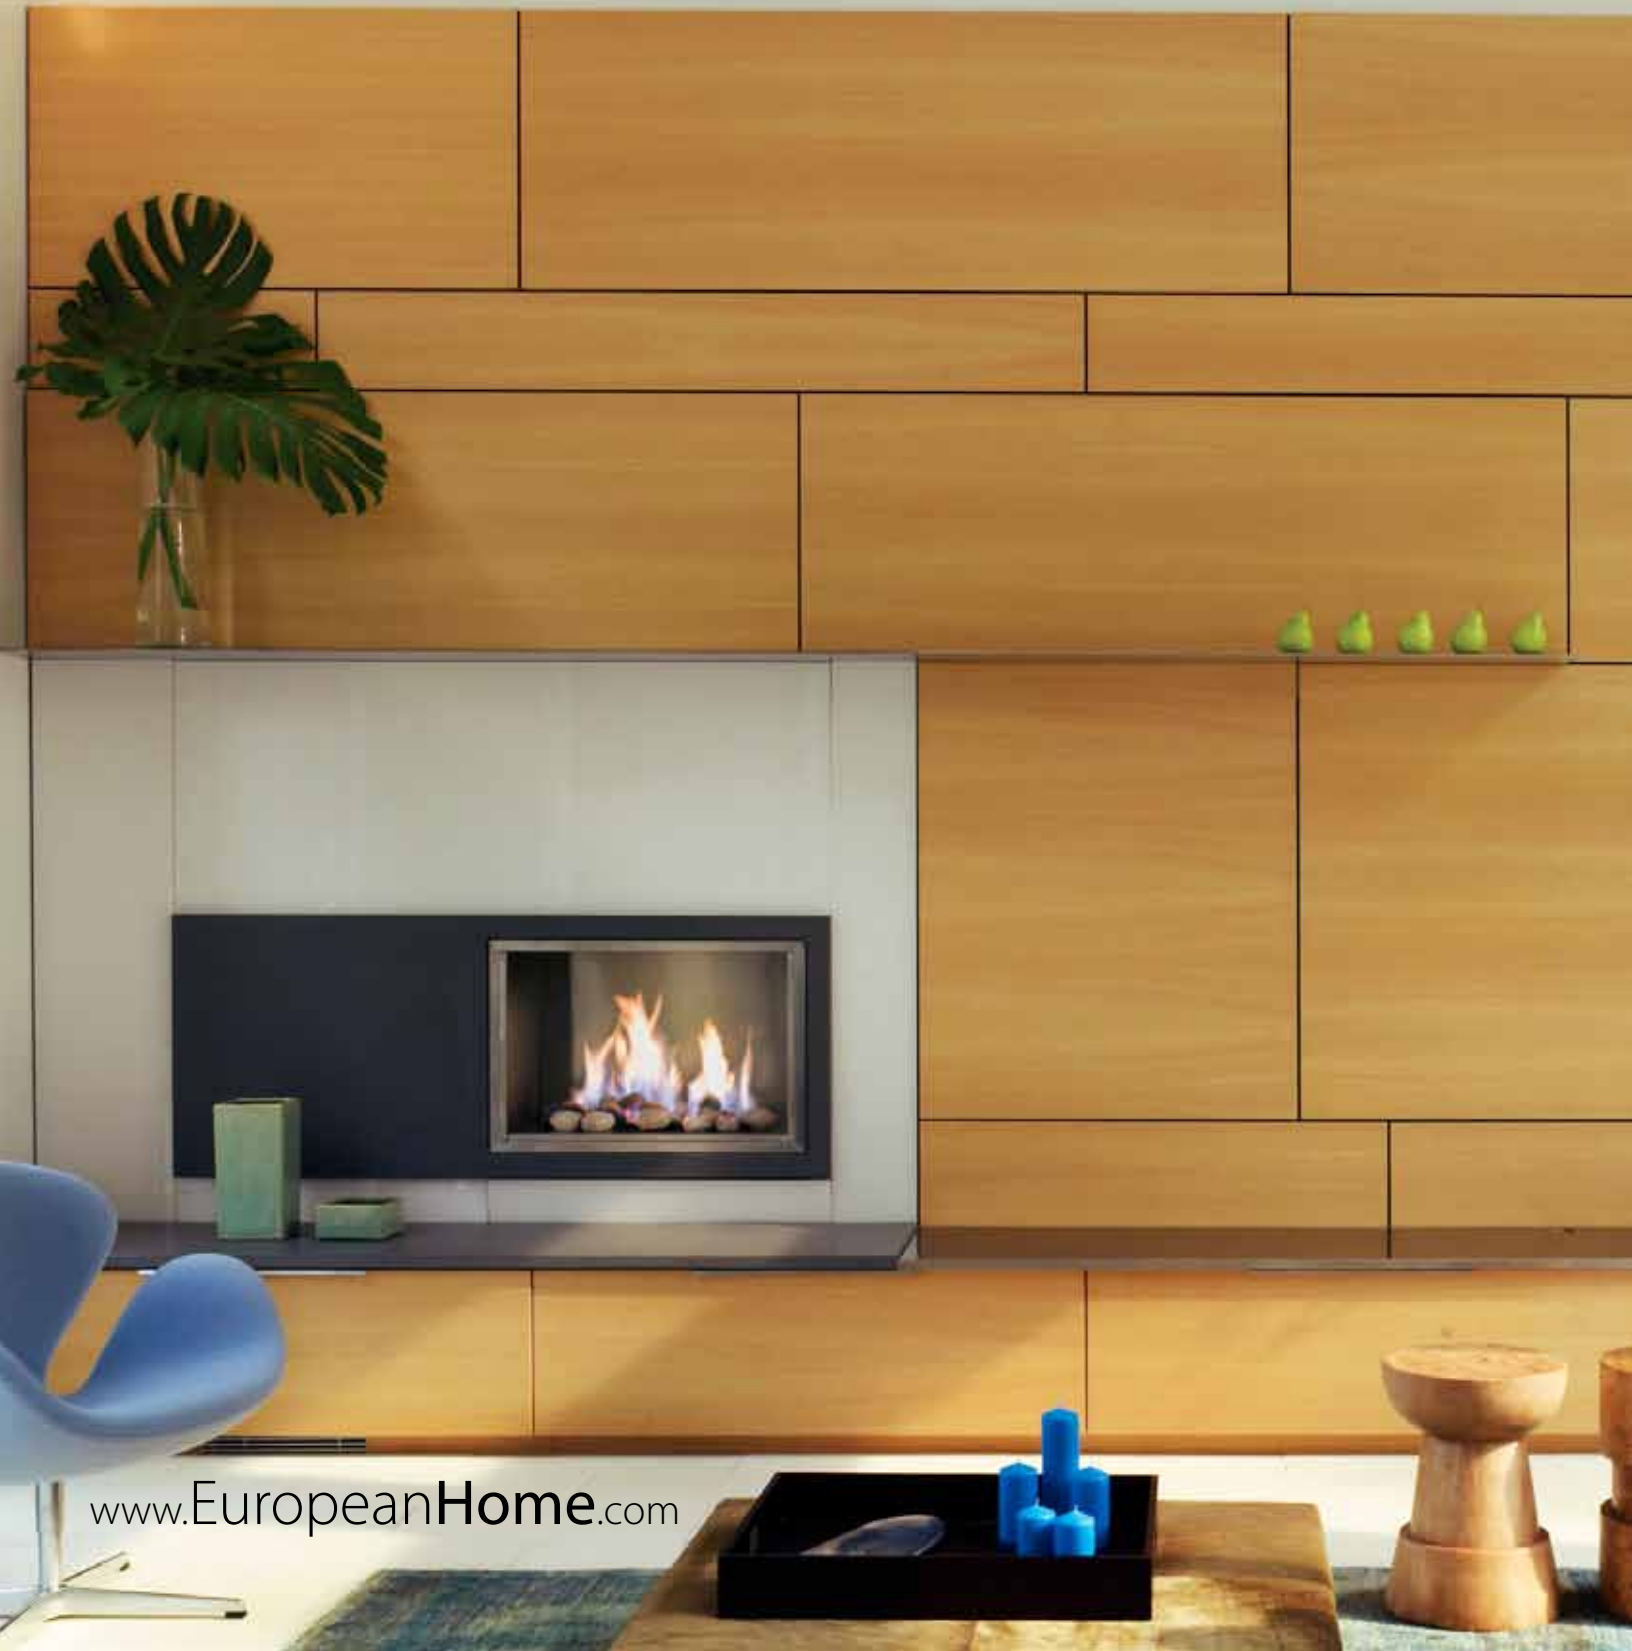

# Vision

Gas Fireplace

[www.EuropeanHome.com](http://www.EuropeanHome.com)

Vision shown with Blue Panels and Red Concrete Surround, 54" x 28"

Vision shown with Black Panels and White Concrete Surround, 54" x 28"

The Vision Fireplace, designed by Gavin Scott Design of England, offers a fresh simplicity in fireplace design. With an open front face and clean lines, the Vision showcases the beauty of basic shapes. Vision is available in vented and vent free versions. Vented supports NG and LP. Vent Free supports NG only.

Shaw Club Hotel & Spa  
Vision shown with Stainless Panels and Stainless Surround, 54" x 28"

Your Vision Fireplace can be finished in a variety of ways. Surrounds are available as options in concrete and stainless steel. Our concrete is available in an infinite variety of colors.